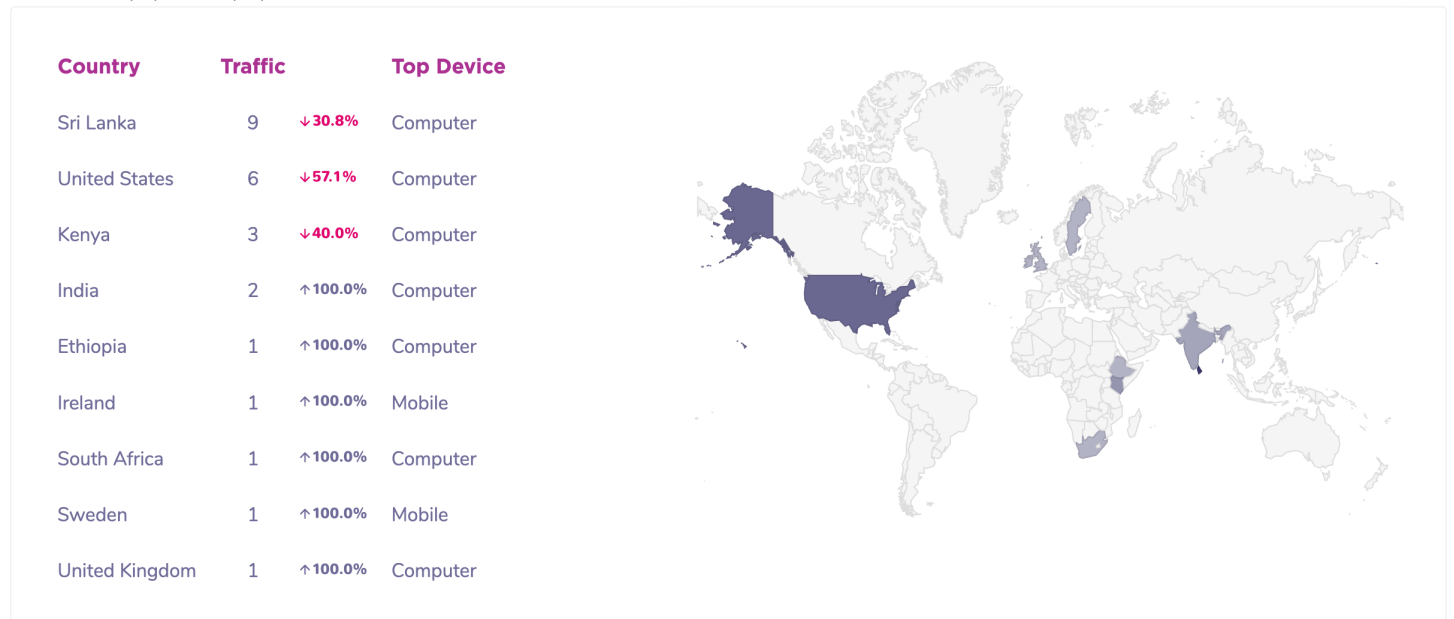

Demographics

Time Period : 10/14/2024 - 10/20/2024 

Top User Roles

Institution Demographics

Institutions	Country	# of Users
United States International University - Africa	Kenya	9
Michigan State University	United States of America	7
AAP Africa Office	Malawi	5
Alliance for African Partnership (AAP)	Nigeria	5
Kenyatta University	Kenya	3
Lilongwe University of Agriculture and Nautral Resources (LUANAR)	Malawi	3
Michigan State University (MSU)	United States of America	3
University of Pretoria (UP)	South Africa	3
Venturit Inc	Botswana	3
Government	Nigeria	2
Makerere University	Uganda	2
MAKERERE UNIVERSITY BUSINESS SCHOOL	Uganda	2
UNIVERSITY OF NIGERIA	Nigeria	2
University of Nigeria Nsukka	Nigeria	2
University of Nigeria, Nsukka (UNN)	Nigeria	2