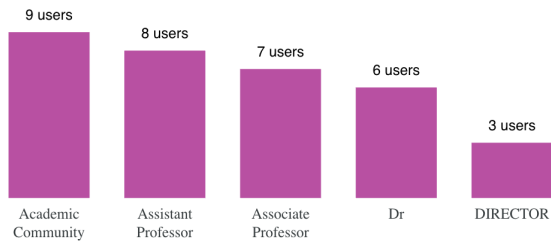

Demographics

Time Period : 10/14/2024 - 10/20/2024 

Top User Roles

Institution Demographics

Institutions	Country	# of Users
United States International University - Africa	Kenya	9
Michigan State University	United States of America	7
AAP Africa Office	Malawi	5
Alliance for African Partnership (AAP)	Nigeria	5
Kenyatta University	Kenya	3
Lilongwe University of Agriculture and Nautral Resources (LUANAR)	Malawi	3
Michigan State University (MSU)	United States of America	3
University of Pretoria (UP)	South Africa	3
Venturit Inc	Botswana	3
Government	Nigeria	2
Makerere University	Uganda	2
MAKERERE UNIVERSITY BUSINESS SCHOOL	Uganda	2
UNIVERSITY OF NIGERIA	Nigeria	2
University of Nigeria Nsukka	Nigeria	2
University of Nigeria, Nsukka (UNN)	Nigeria	2